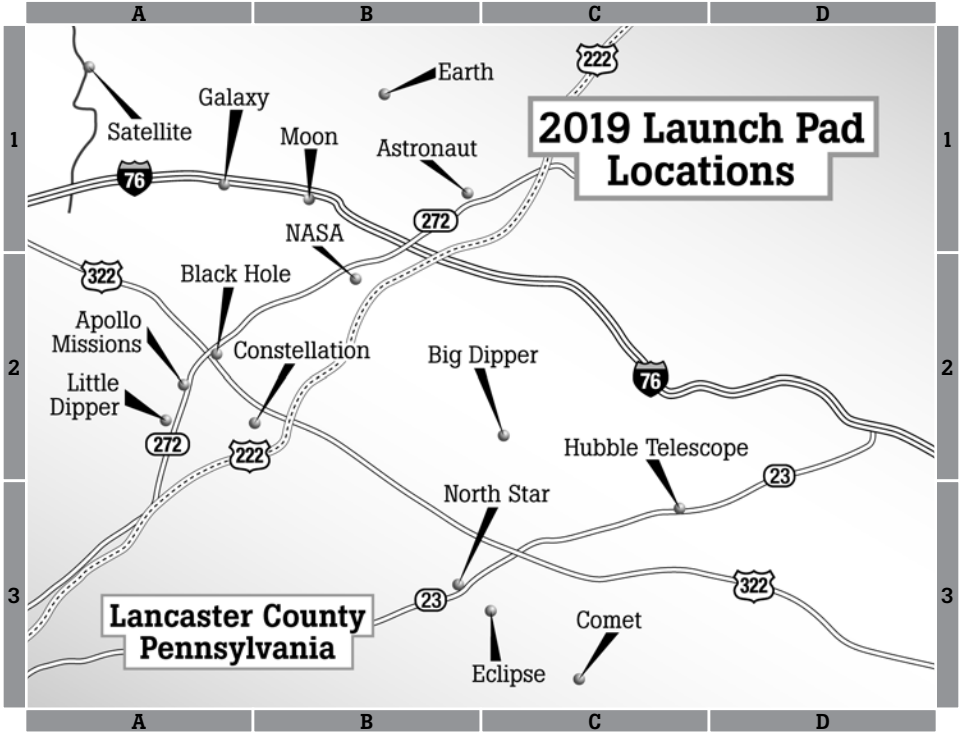

LAUNCH PAD LOCATIONS

PG.	LAUNCH PAD	PARK LOCATION	MAP
3	Apollo Missions.....	Roland Memorial Park – Akron (Akron Borough)	A2
4	Astronaut	Adamstown Walking Trail (Adamstown Borough)	B1
5	Big Dipper.....	Terre Hill Community Memorial Park	C2
6	Black Hole.....	Historic Ephrata Cloister	A2
7	Comet	Welsh Mountain Community Park	C3
8	Constellation	Ephrata Township Community Park (Ephrata Township)	A2
9	Earth.....	Chapel Gate Park (West Cocalico Township)	B1
10	Eclipse.....	Petra Church Walking Trail	C3
11	Galaxy	Schoeneck Park (West Cocalico Township)	A1
12	Hubble Telescope.....	Historic Poole Forge Park	C3
13	Little Dipper.....	Warwick to Ephrata Rail Trail (Akron Borough)	A2
14	Moon.....	Denver Memorial Park and Playground (Denver Borough)	B1
15	NASA.....	Reamstown Memorial Park (E. Cocalico Township).....	B2
16	North Star.....	New Holland Memorial Community Park	B3
17	Satellite	Middle Creek Wildlife Management Area.....	A1

Driving directions to parks can be found beginning on page 18.